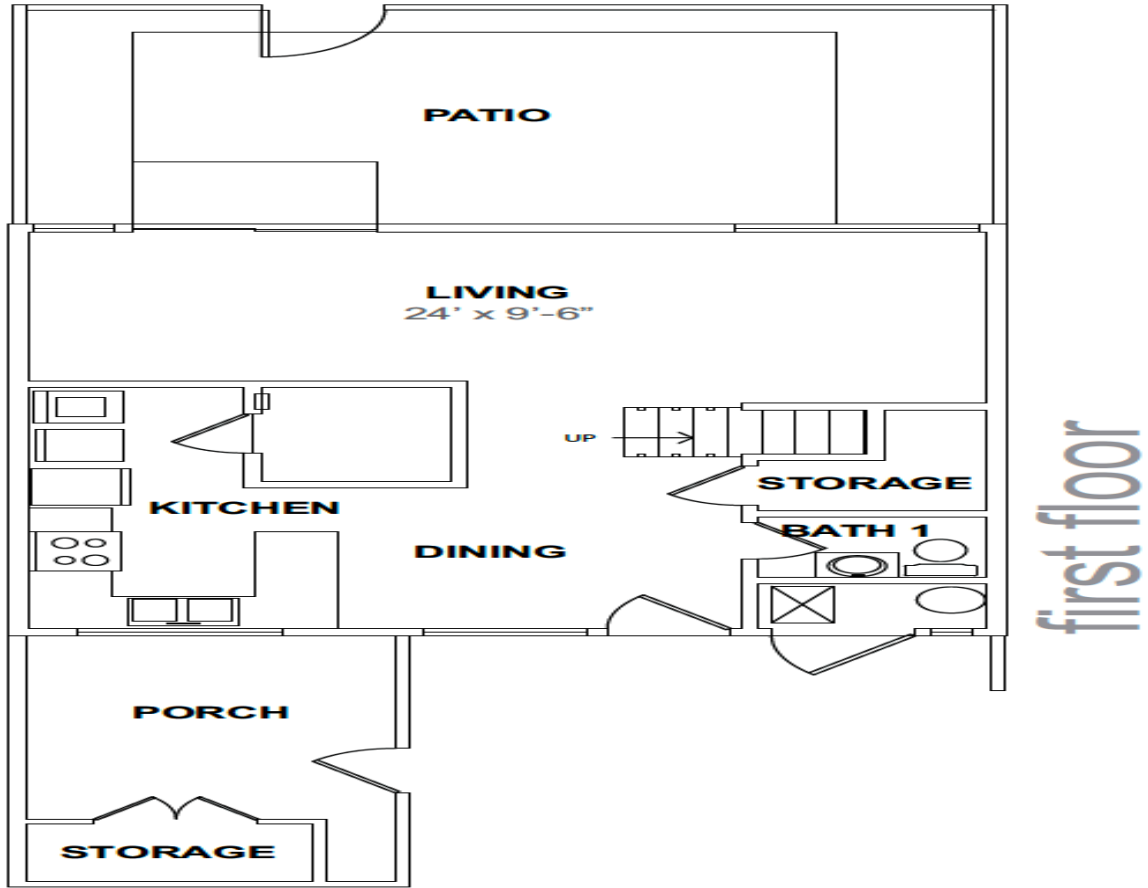

TRACEN Petaluma HOUSING

units 414 and 415

3 bedrooms / 1.5 bathroom 1245 sq ft.

- Amenities:**
- Dishwasher
 - Garbage Disposal
 - Stove with Range Fan
 - Refrigerator
 - Storage Shed
 - Wash and Dryer hookups

Living Room View

Living room view

BEDROOM EXAMPLE WITH CLOSET

BATHROOM EXAMPLE

VIEW FROM INSIDE MAIN BEDROOM

ENTRANCE VIEW

LAUNDRY ROOM

KITCHEN VIEW