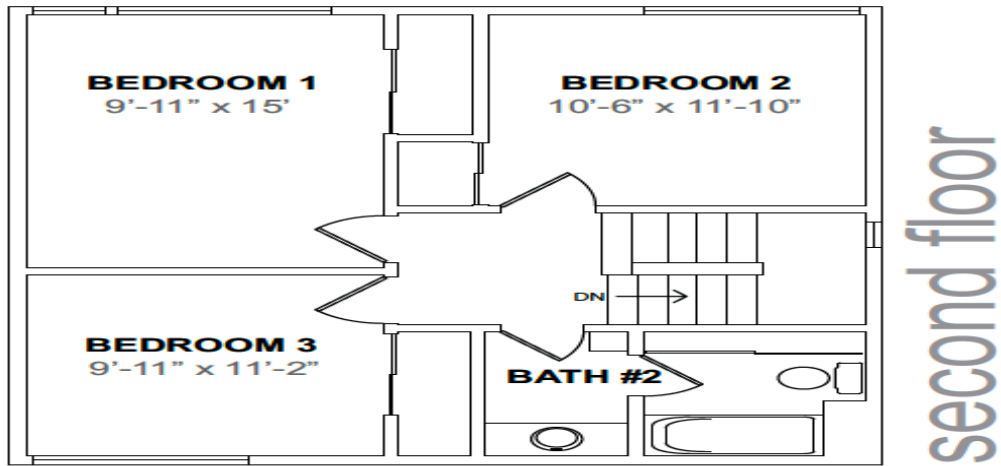

TRACEN Petaluma HOUSING

units 414 and 415

3 bedrooms / 1.5 bathroom 1245 sq ft.

- Amenities:**
- Dishwasher
 - Garbage Disposal
 - Stove with Range Fan
 - Refrigerator
 - Storage Shed
 - Wash and Dryer hookups

Living Room View

Living room view

BEDROOM EXAMPLE WITH CLOSET

BATHROOM EXAMPLE

VIEW FROM INSIDE MAIN BEDROOM

ENTRANCE VIEW

LAUNDRY ROOM

KITCHEN VIEW