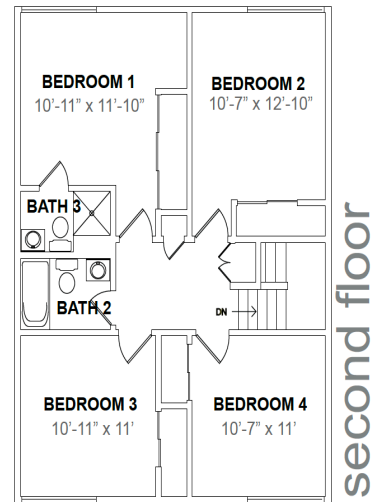

TRACEN Petaluma HOUSING

unit 413, 430, and 432
4 bedrooms / 2.5 bathroom
1245 sq ft.

- Amenities:
Dishwasher
Garbage Disposal
Stove with Range Fan
Refrigerator
Wash and Dryer hookups

FRONT OF THE HOME

BEDROOM EXAMPLE

BATHROOM EXAMPLE

VIEW FROM INSIDE MAIN BEDROOM

LIVING ROOM VIEW

LAUNDRY ROOM

KITCHEN VIEW

KITCHEN VIEW

LIVING ROOM VIEW

unit 413, 430, and 432

4 bedrooms / 2.5 bathroom 1245 sq ft