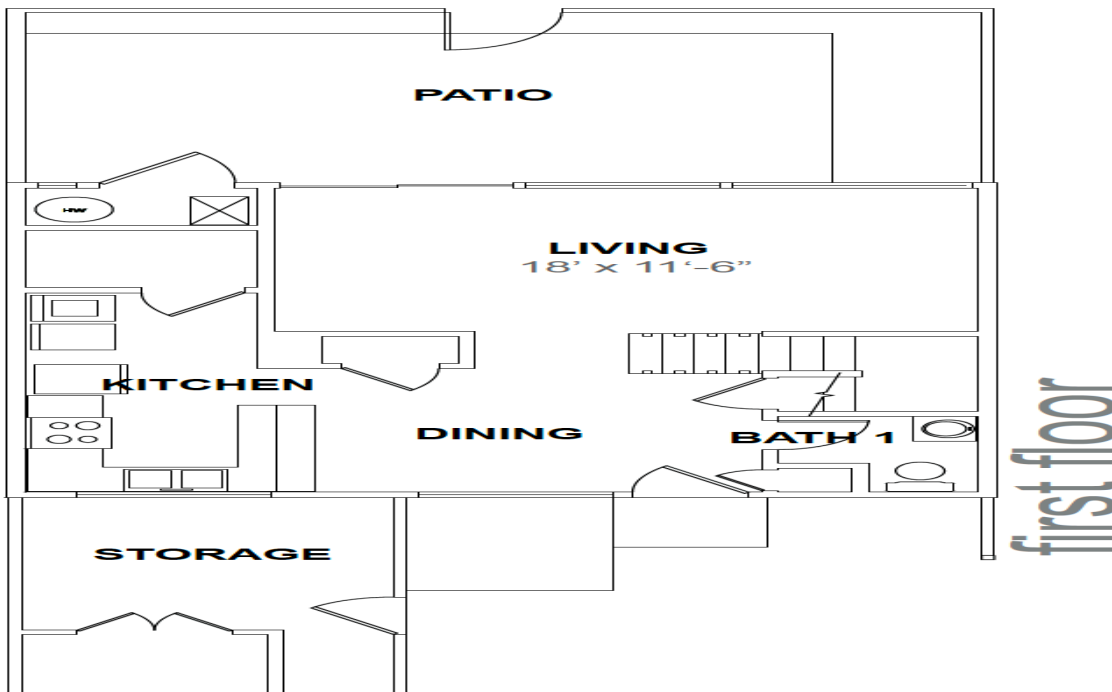

TRACEN Petaluma HOUSING

unit 413, 430, and 432
4 bedrooms / 2.5 bathroom
1245 sq ft.

- Amenities:
Dishwasher
Garbage Disposal
Stove with Range Fan
Refrigerator
Wash and Dryer hookups

FRONT OF THE HOME

BEDROOM EXAMPLE

BATHROOM EXAMPLE

VIEW FROM INSIDE MAIN BEDROOM

LIVING ROOM VIEW

LAUNDRY ROOM

KITCHEN VIEW

KITCHEN VIEW

LIVING ROOM VIEW

unit 413, 430, and 432

4 bedrooms / 2.5 bathroom 1245 sq ft