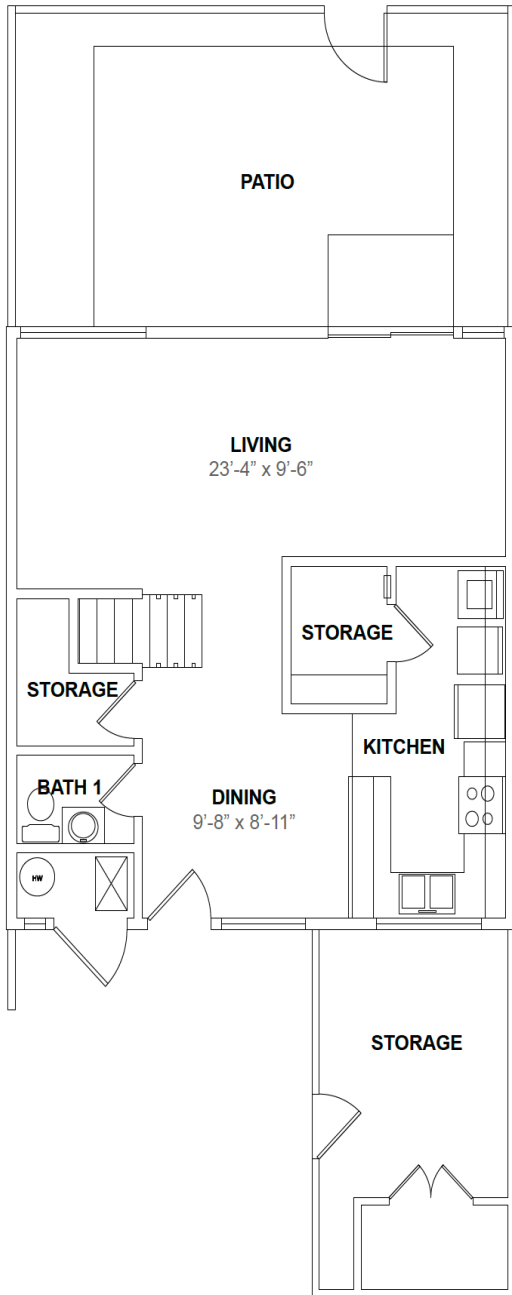

# TRACEN Petaluma HOUSING

Unit 431 / 433

3 bedrooms / 1.5 bathroom

1245 sq ft.

Outside View

**Amenities:** Dishwasher, Garbage Disposal , Glass Top Stove,  
Microwave/ Vent, Refrigerator , Washer & Dryer Hook up

first floor

second floor

Entrance View

Laundry Room View

Entrance Storage room view

Kitchen View

Bathroom View

Bedroom View

Bedroom View

Backyard View (This is unit 431-D above)