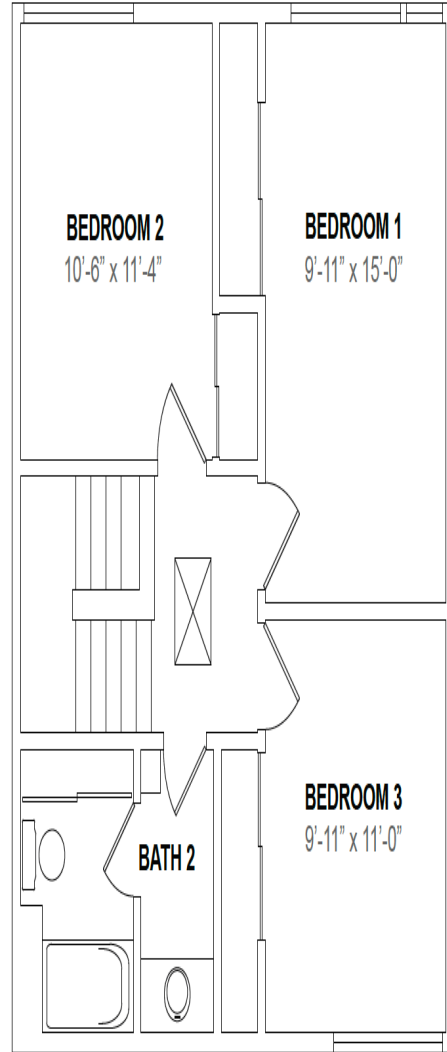

# TRACEN Petaluma HOUSING

Unit 431 / 433

3 bedrooms / 1.5 bathroom

1245 sq ft.

Outside View

**Amenities:** Dishwasher, Garbage Disposal , Glass Top Stove,  
Microwave/ Vent, Refrigerator , Washer & Dryer Hook up

first floor

second floor

Entrance View

Laundry Room View

Entrance Storage room view

Kitchen View

Bathroom View

Bedroom View

Bedroom View

Backyard View (This is unit 431-D above)