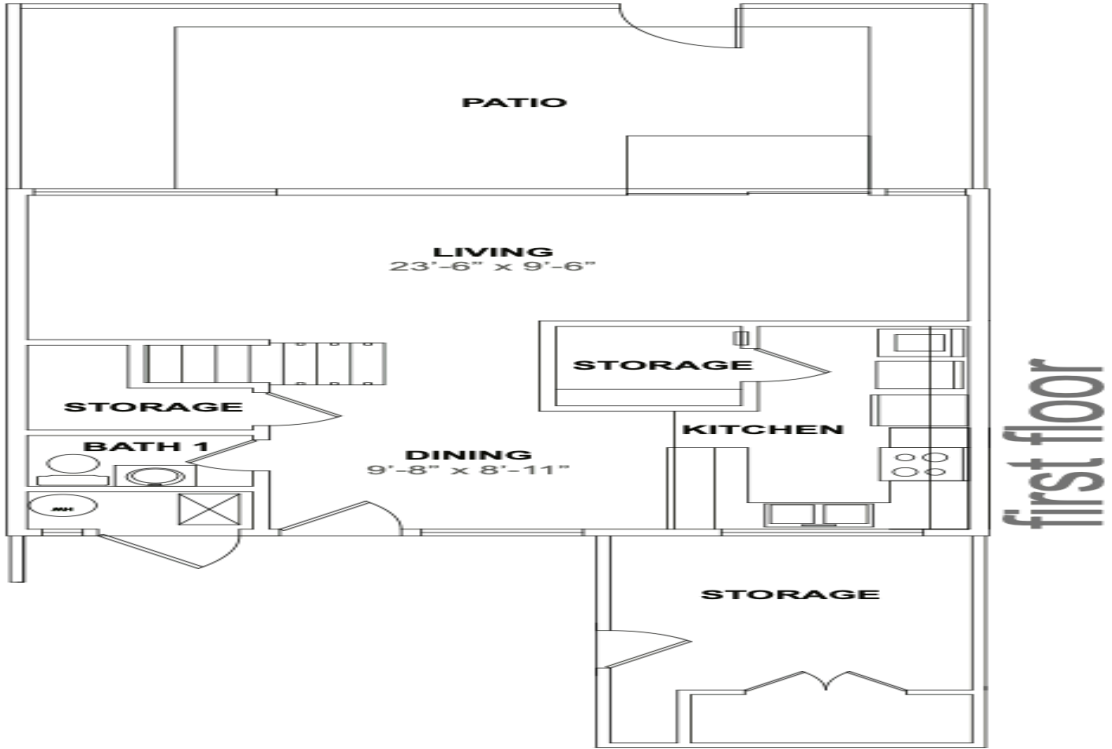

# TRACEN Petaluma HOUSING

Unit 416 / 417 / 418  
3 bedrooms / 1.5 bathroom  
1245 sq ft.

- Amenities:**
- Dishwasher
  - Garbage Disposal
  - Stove with Range Fan
  - Refrigerator
  - Wash and Dryer hookups

Entrance view above

Living room area view above

Back Yard View of different yards for this layout

Kitchen View

Bedroom View Above

Stairs View

Bathroom View

Bedroom View