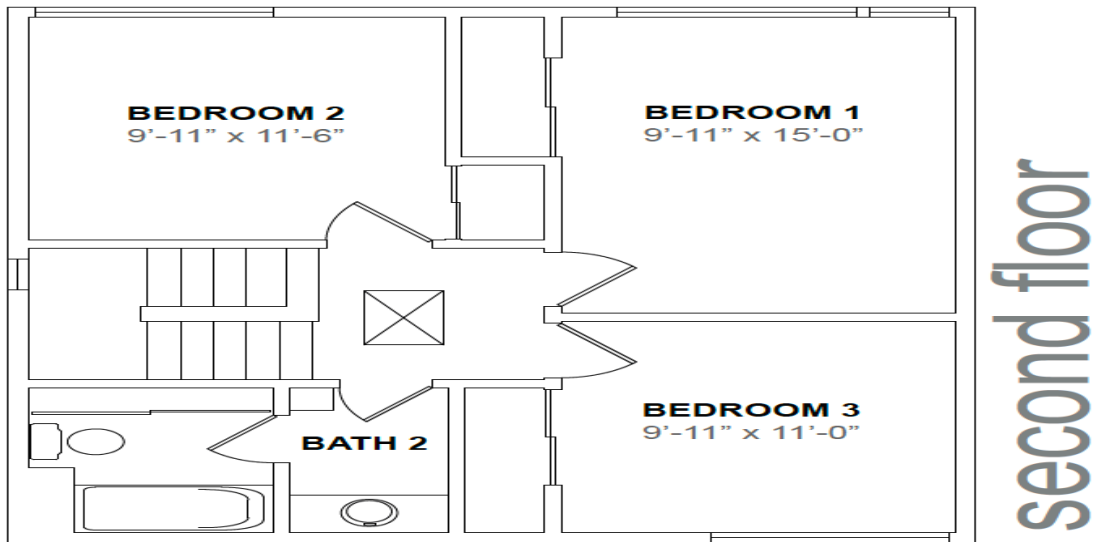

# TRACEN Petaluma HOUSING

Unit 416 / 417 / 418  
3 bedrooms / 1.5 bathroom  
1245 sq ft.

- Amenities:**
- Dishwasher
  - Garbage Disposal
  - Stove with Range Fan
  - Refrigerator
  - Wash and Dryer hookups

Entrance view above

Living room area view above

Back Yard View of different yards for this layout

Kitchen View

Bedroom View Above

Stairs View

Bathroom View

Bedroom View