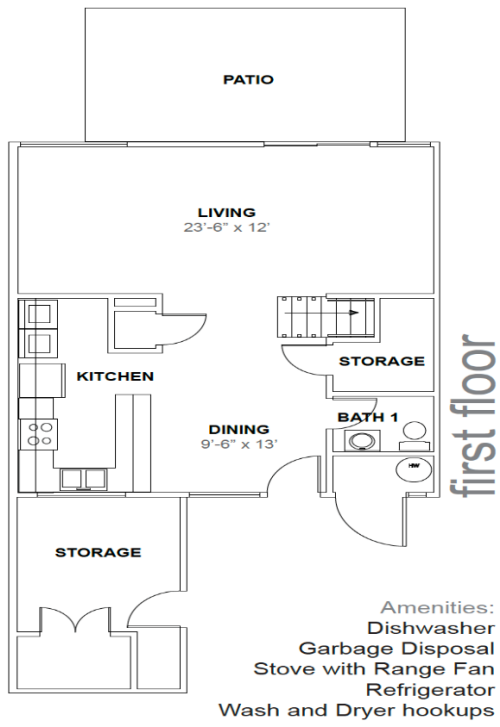

TRACEN Petaluma HOUSING

unit 305 and 309

3 bedrooms
1 Full bathroom
2 Half bathroom

1464 sq ft.

Entrance View

Kitchen View

Hallway View

Laundry room View (Gas does not work) Electrical only

Stairs View

Bathroom

Room One

Room Two

Room Three

Upstairs Hallways Closet

Outside View