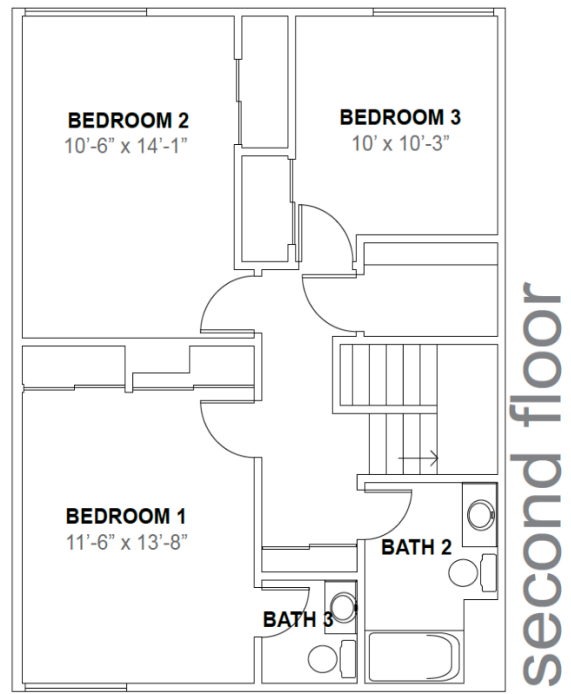

TRACEN Petaluma HOUSING

unit 305 and 309

3 bedrooms
1 Full bathroom
2 Half bathroom

1464 sq ft.

Entrance View

Kitchen View

Hallway View

Laundry room View (Gas does not work) Electrical only

Stairs View

Bathroom

Room One

Room Two

Room Three

Upstairs Hallways Closet

Outside View